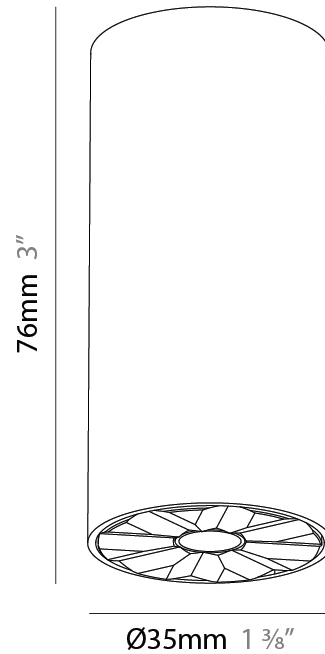

Series: Studio Collection
Subseries: Studio Collection 2
Partner: Prolicht
Division: Architectural
Installation: Surface
Product Type: Ceiling Surface
Mounting Location: Ceiling
Light Distribution: Direct

PHYSICAL

Aperture Sizes - Downlights: 1"
Shape: Cylinder
Diameter (mm): 38
Diameter (in): 1 1/2
Height (mm): 58
Height (in): 2 5/16
Ceiling Thickness (mm): 1 - 30
Ceiling Thickness (in): 1/16 - 1 3/16
Min. Recessing Depth (mm): 65
Min. Recessing Depth (in): 2 9/16
Weight (kg): 0.137
Fixture Finish: SSR / BKV / CWI / CRY / HAB / UFT / ITA / RUA / FTG / MYG / LOD / PUS / FRO / FUP / KIA / POP / BLS / SPG / MEY / GOH / CHC / COM / ABZ / JAG / OBR / MOS / ROR
Accent Finish: ALU / PBR
Fixture Material: Extruded Aluminum
Cut-out Measurements: 45mm, 1 3/4" Diameter

ELECTRICAL

Lamp Type: LED (Zhaga Standard)
Input Wattage (W): 6
Total Output Wattage (W): 5.4
Dimming: Tri-Mode (Non-Dimming and Phase Dimming (120Vac only) and 0-10V Dimming)
Driver Included: No
Driver Location: Remote
Driver Type: Constant Current - Universal
Driver Class: Class 2
Input Voltage (V): 120 - 277
Constant Current (MA): 500

LED

Color Temperature (°K): 2700 / 3000 / 3500 / 4000
Max. Delivered Lumen (lm): 235 / 252 / 316 / 270
Nominal Lumen (lm): 372 / 399 / 500 / 427
CRI: >90 CRI
Lamp Life (hrs): 50000

OPTICAL

Beam Angle: 32 / 58

RATINGS AND CERTIFICATIONS

Certified By: CSA Certified to UL and CSA Standards
IP rating: IP40

PROJECT
TYPE
SPECIFIER
QUANTITY
DATE